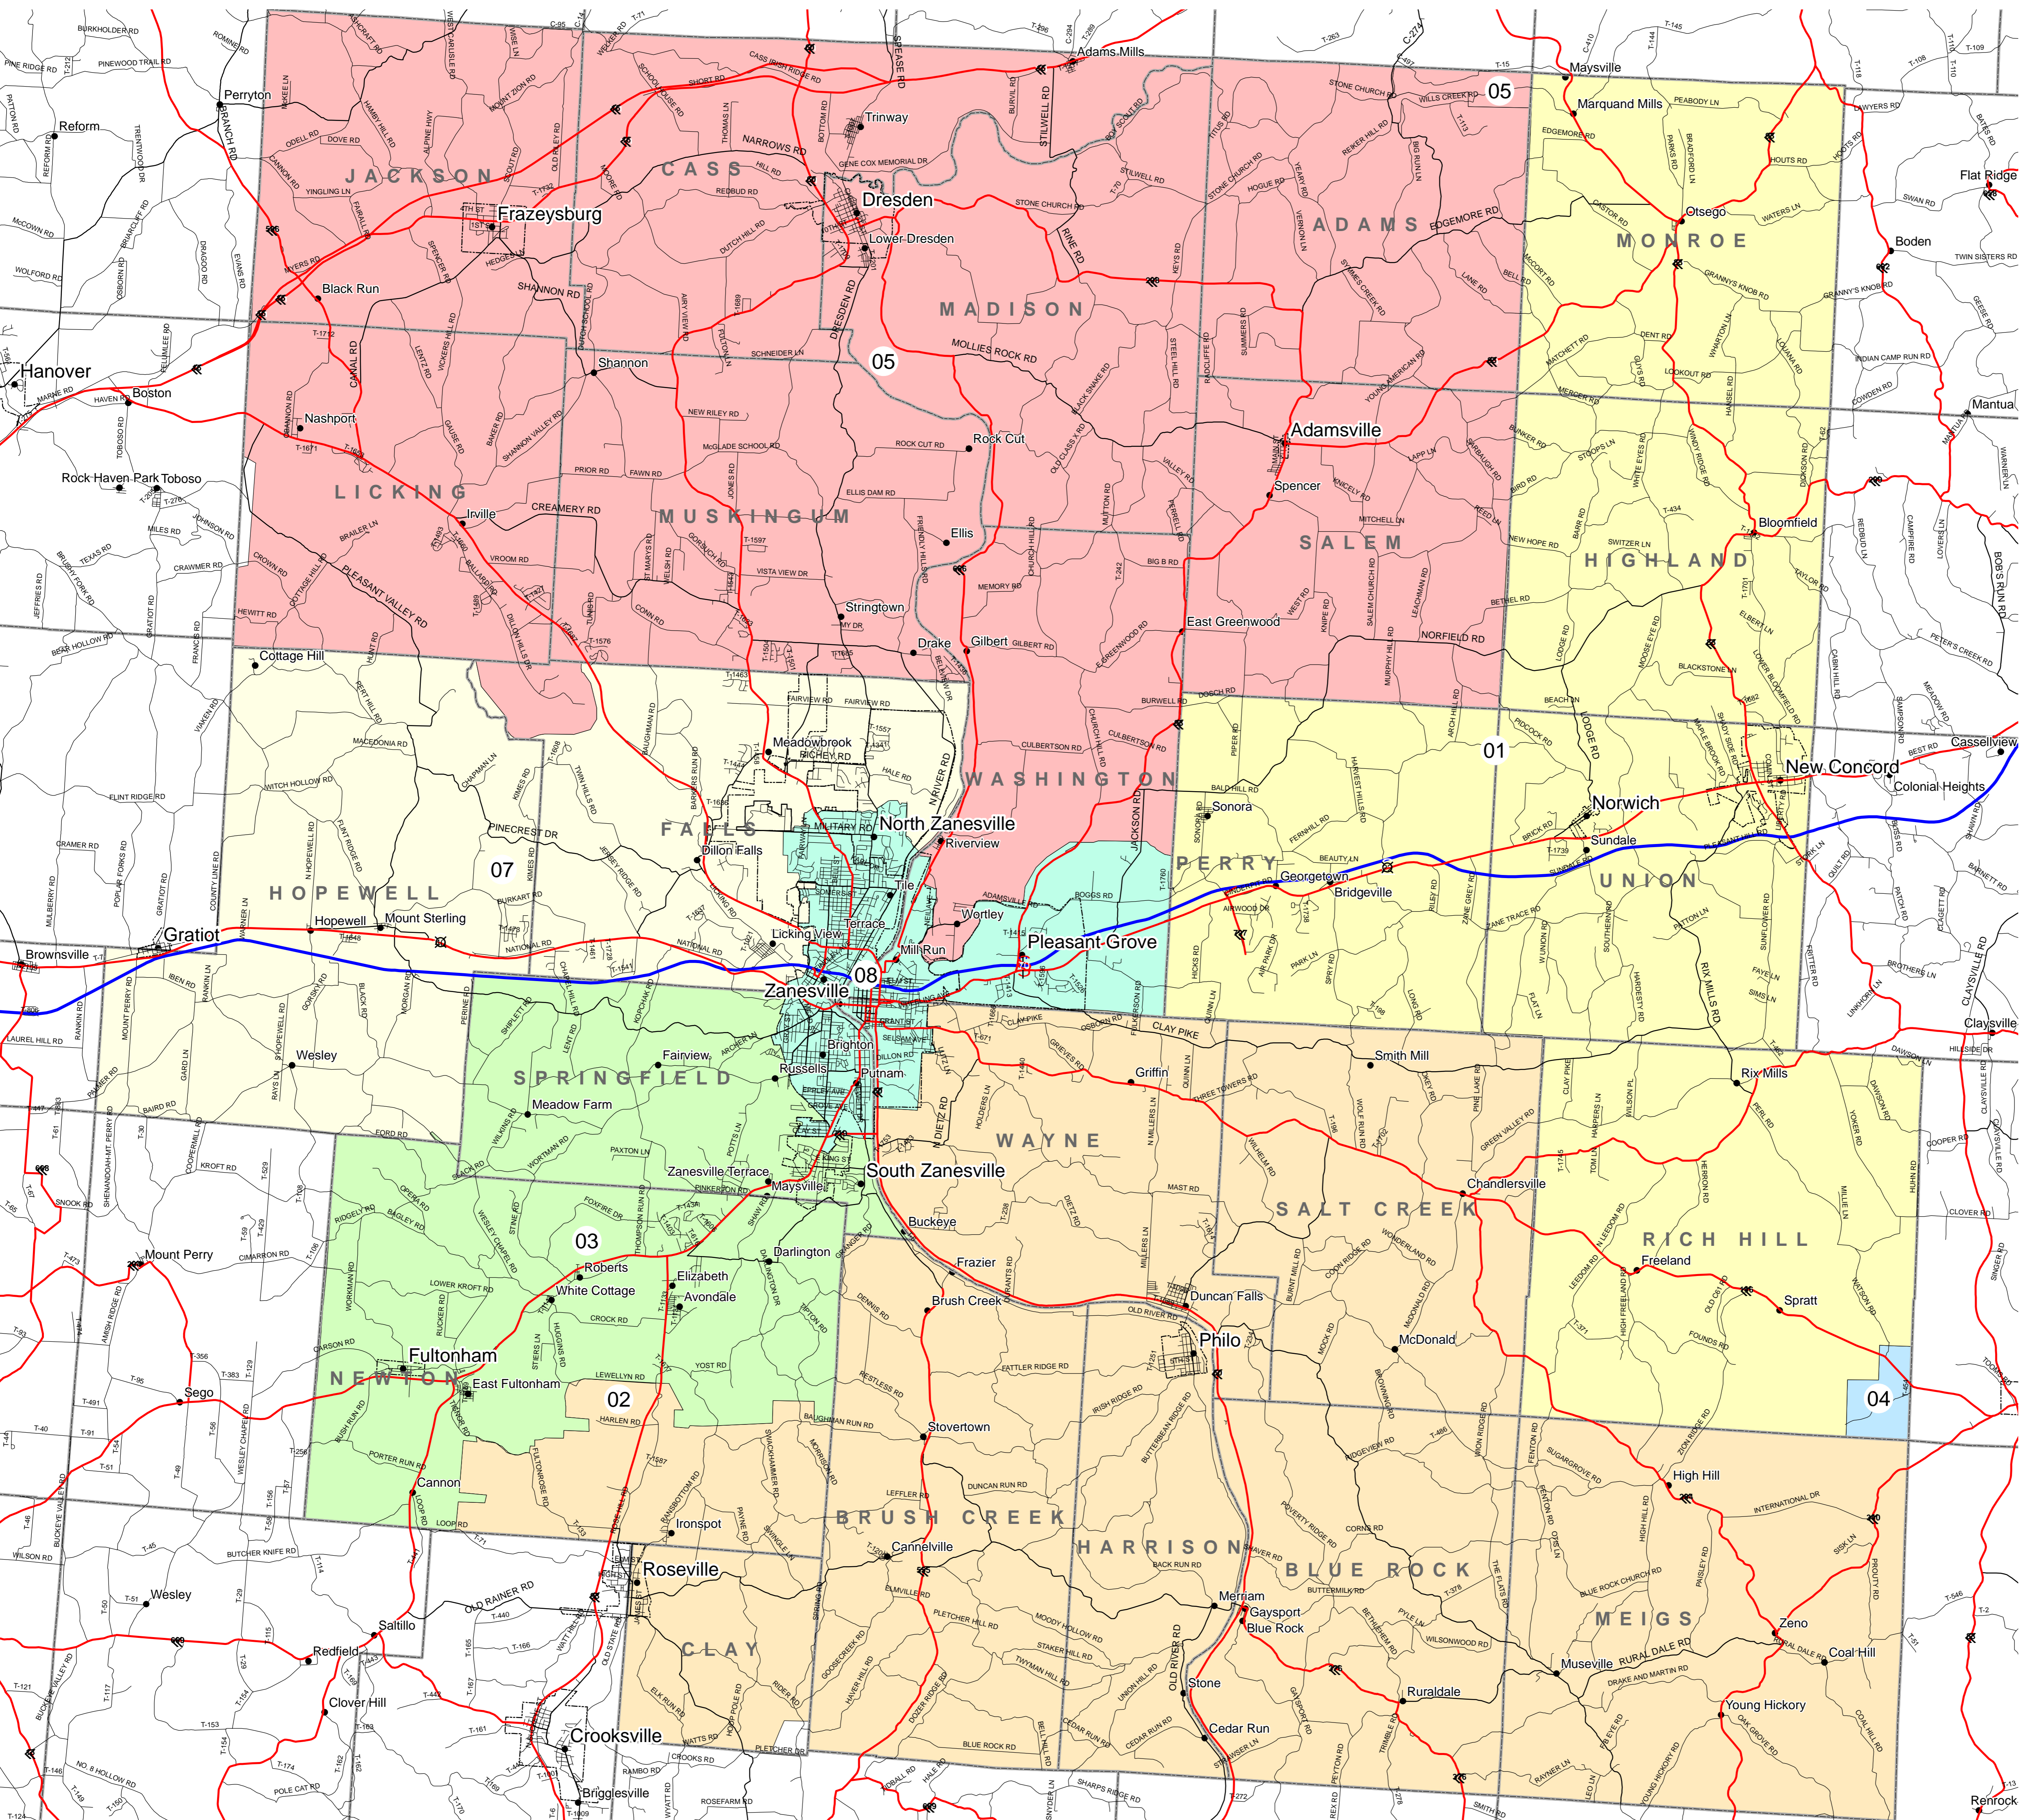

# Muskingum County School Districts

- Interstate
- Highway
- Secondary Road
- Local Road
- City Boundary
- Township Boundary
- Places
- 01-EAST MUSKINGUM LOCAL SD
- 02-FRANKLIN LOCAL SD
- 03-MAYSVILLE LOCAL SD
- 04-ROLLING HILLS LOCAL SD
- 06-TRI-VALLEY LOCAL SD
- 07-WEST MUSKINGUM LOCAL SD
- 08-ZANESVILLE CITY SD

Public Utilities Commission of Ohio, 2007  
 School district boundary line data last updated in 2004  
 Source: Ohio Geographic Information System Service Center and Cleveland State University  
 in partnership with the Ohio Department of Education