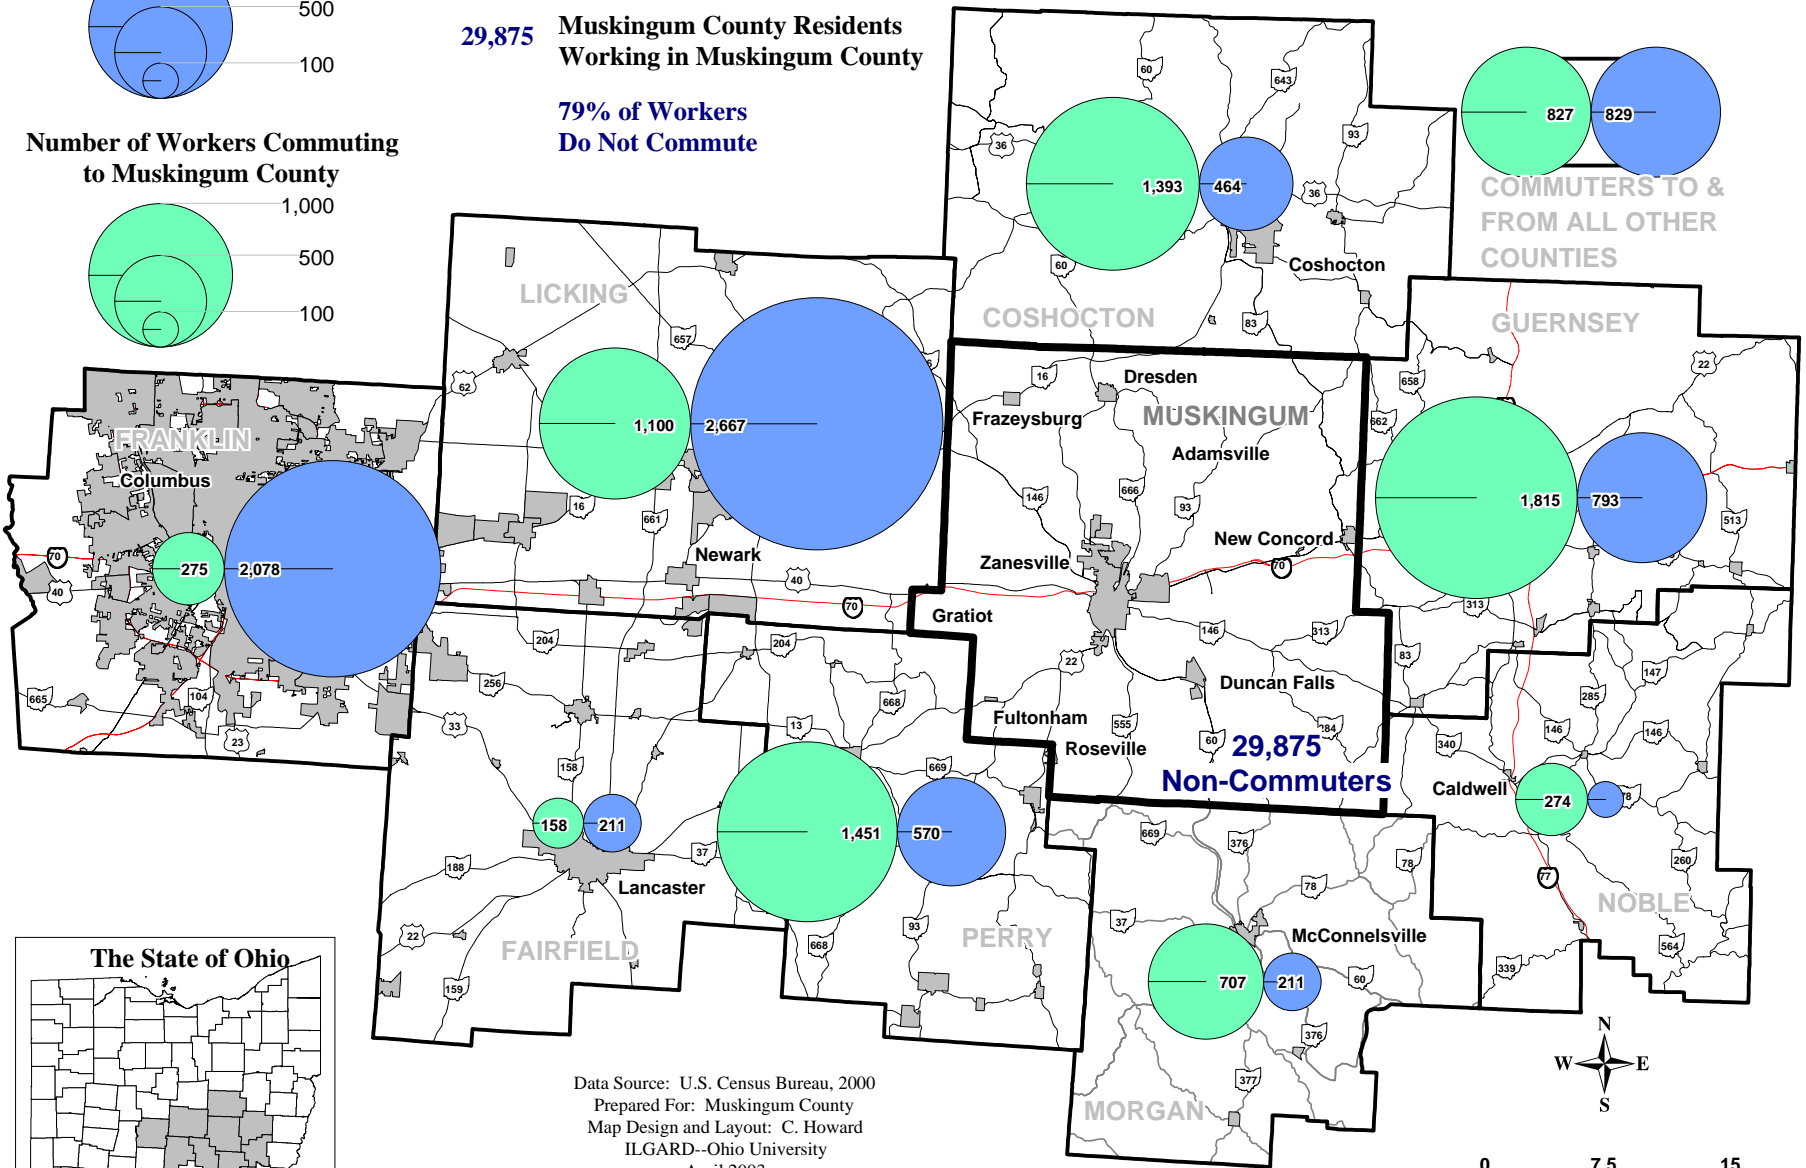

Muskingum and Surrounding Counties 2000 Commuting Patterns

Number of Workers Commuting
from Muskingum County

Number of Workers Commuting
to Muskingum County

29,875 Muskingum County Residents
Working in Muskingum County

79% of Workers
Do Not Commute

COMMUTERS TO &
FROM ALL OTHER
COUNTIES

Data Source: U.S. Census Bureau, 2000
Prepared For: Muskingum County
Map Design and Layout: C. Howard
ILGARD—Ohio University
April 2003